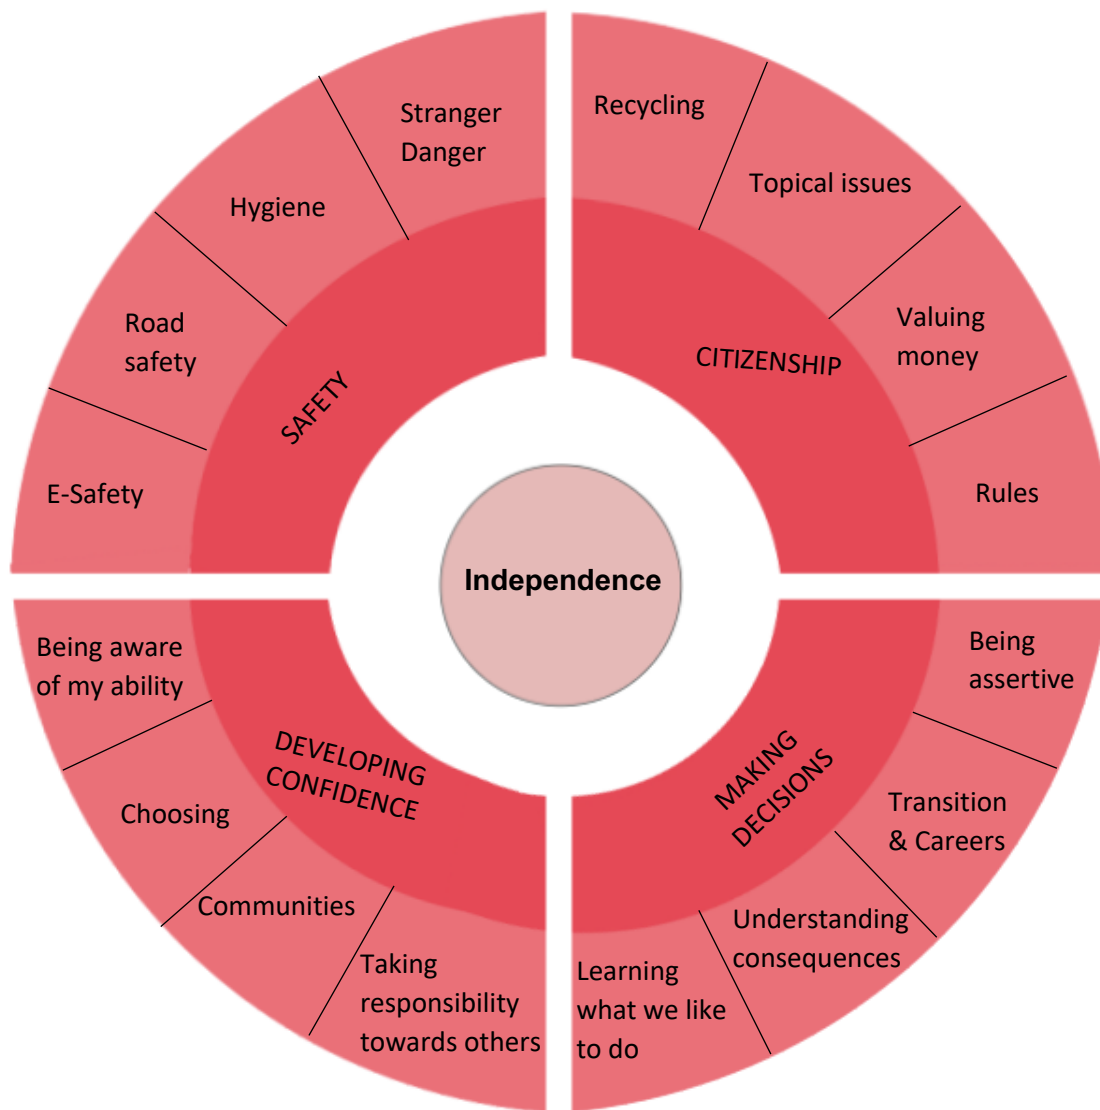

Lakeside School, Extended Learning school curriculum document

Lakeside School, Extended Learning school curriculum document

Lakeside School, Extended Learning school curriculum document

Lakeside School, Extended Learning school curriculum document

This should have the communication onion chart on it but I cannot get it all to copy over so it is a sepearate file marked EXL Communication onion chart

Lakeside School, Extended Learning school curriculum document