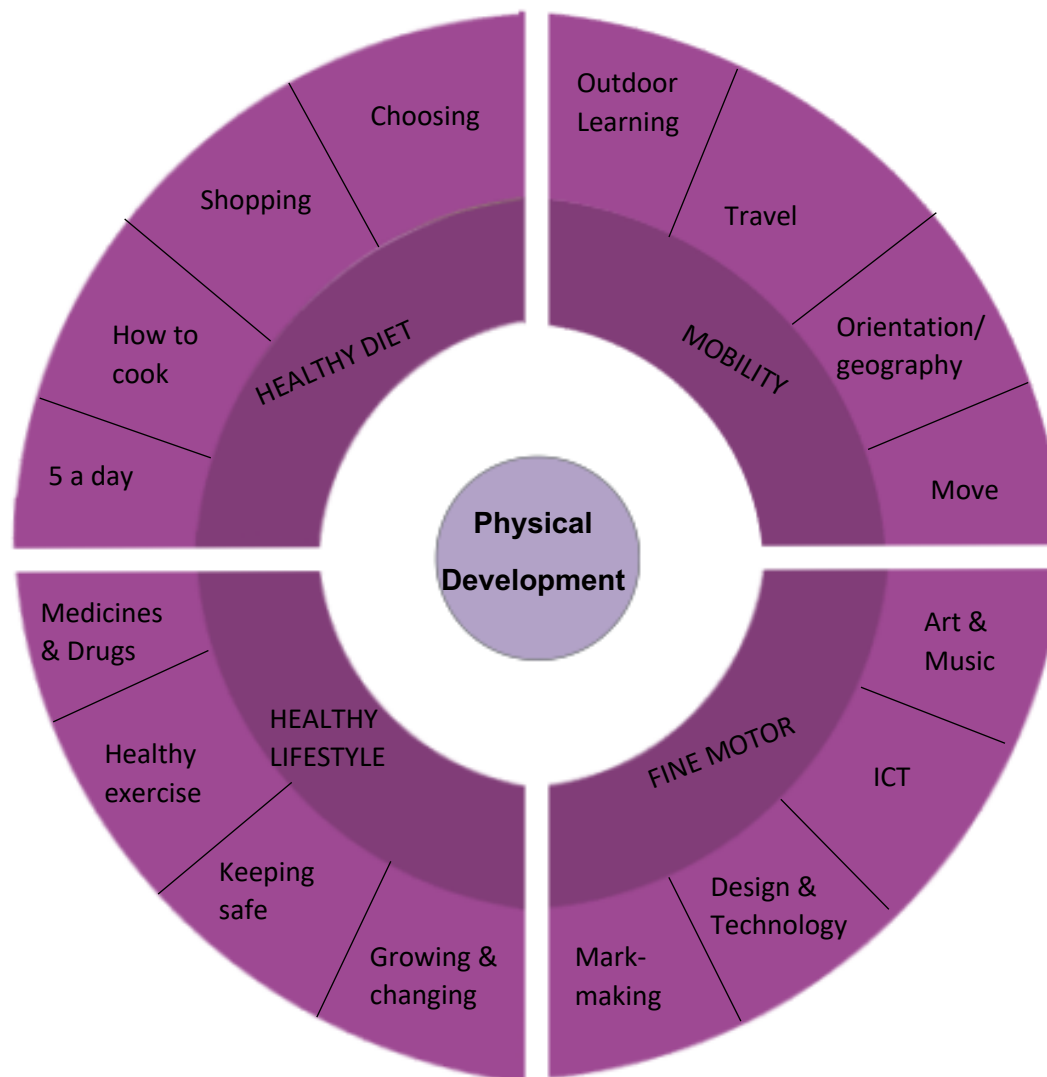

Lakeside School, Extended Learning school curriculum document

Lakeside School, Extended Learning school curriculum document

Lakeside School, Extended Learning school curriculum document

Lakeside School, Extended Learning school curriculum document

This should have the communication onion chart on it but I cannot get it all to copy over so it is a sepearate file marked EXL Communication onion chart

Lakeside School, Extended Learning school curriculum document